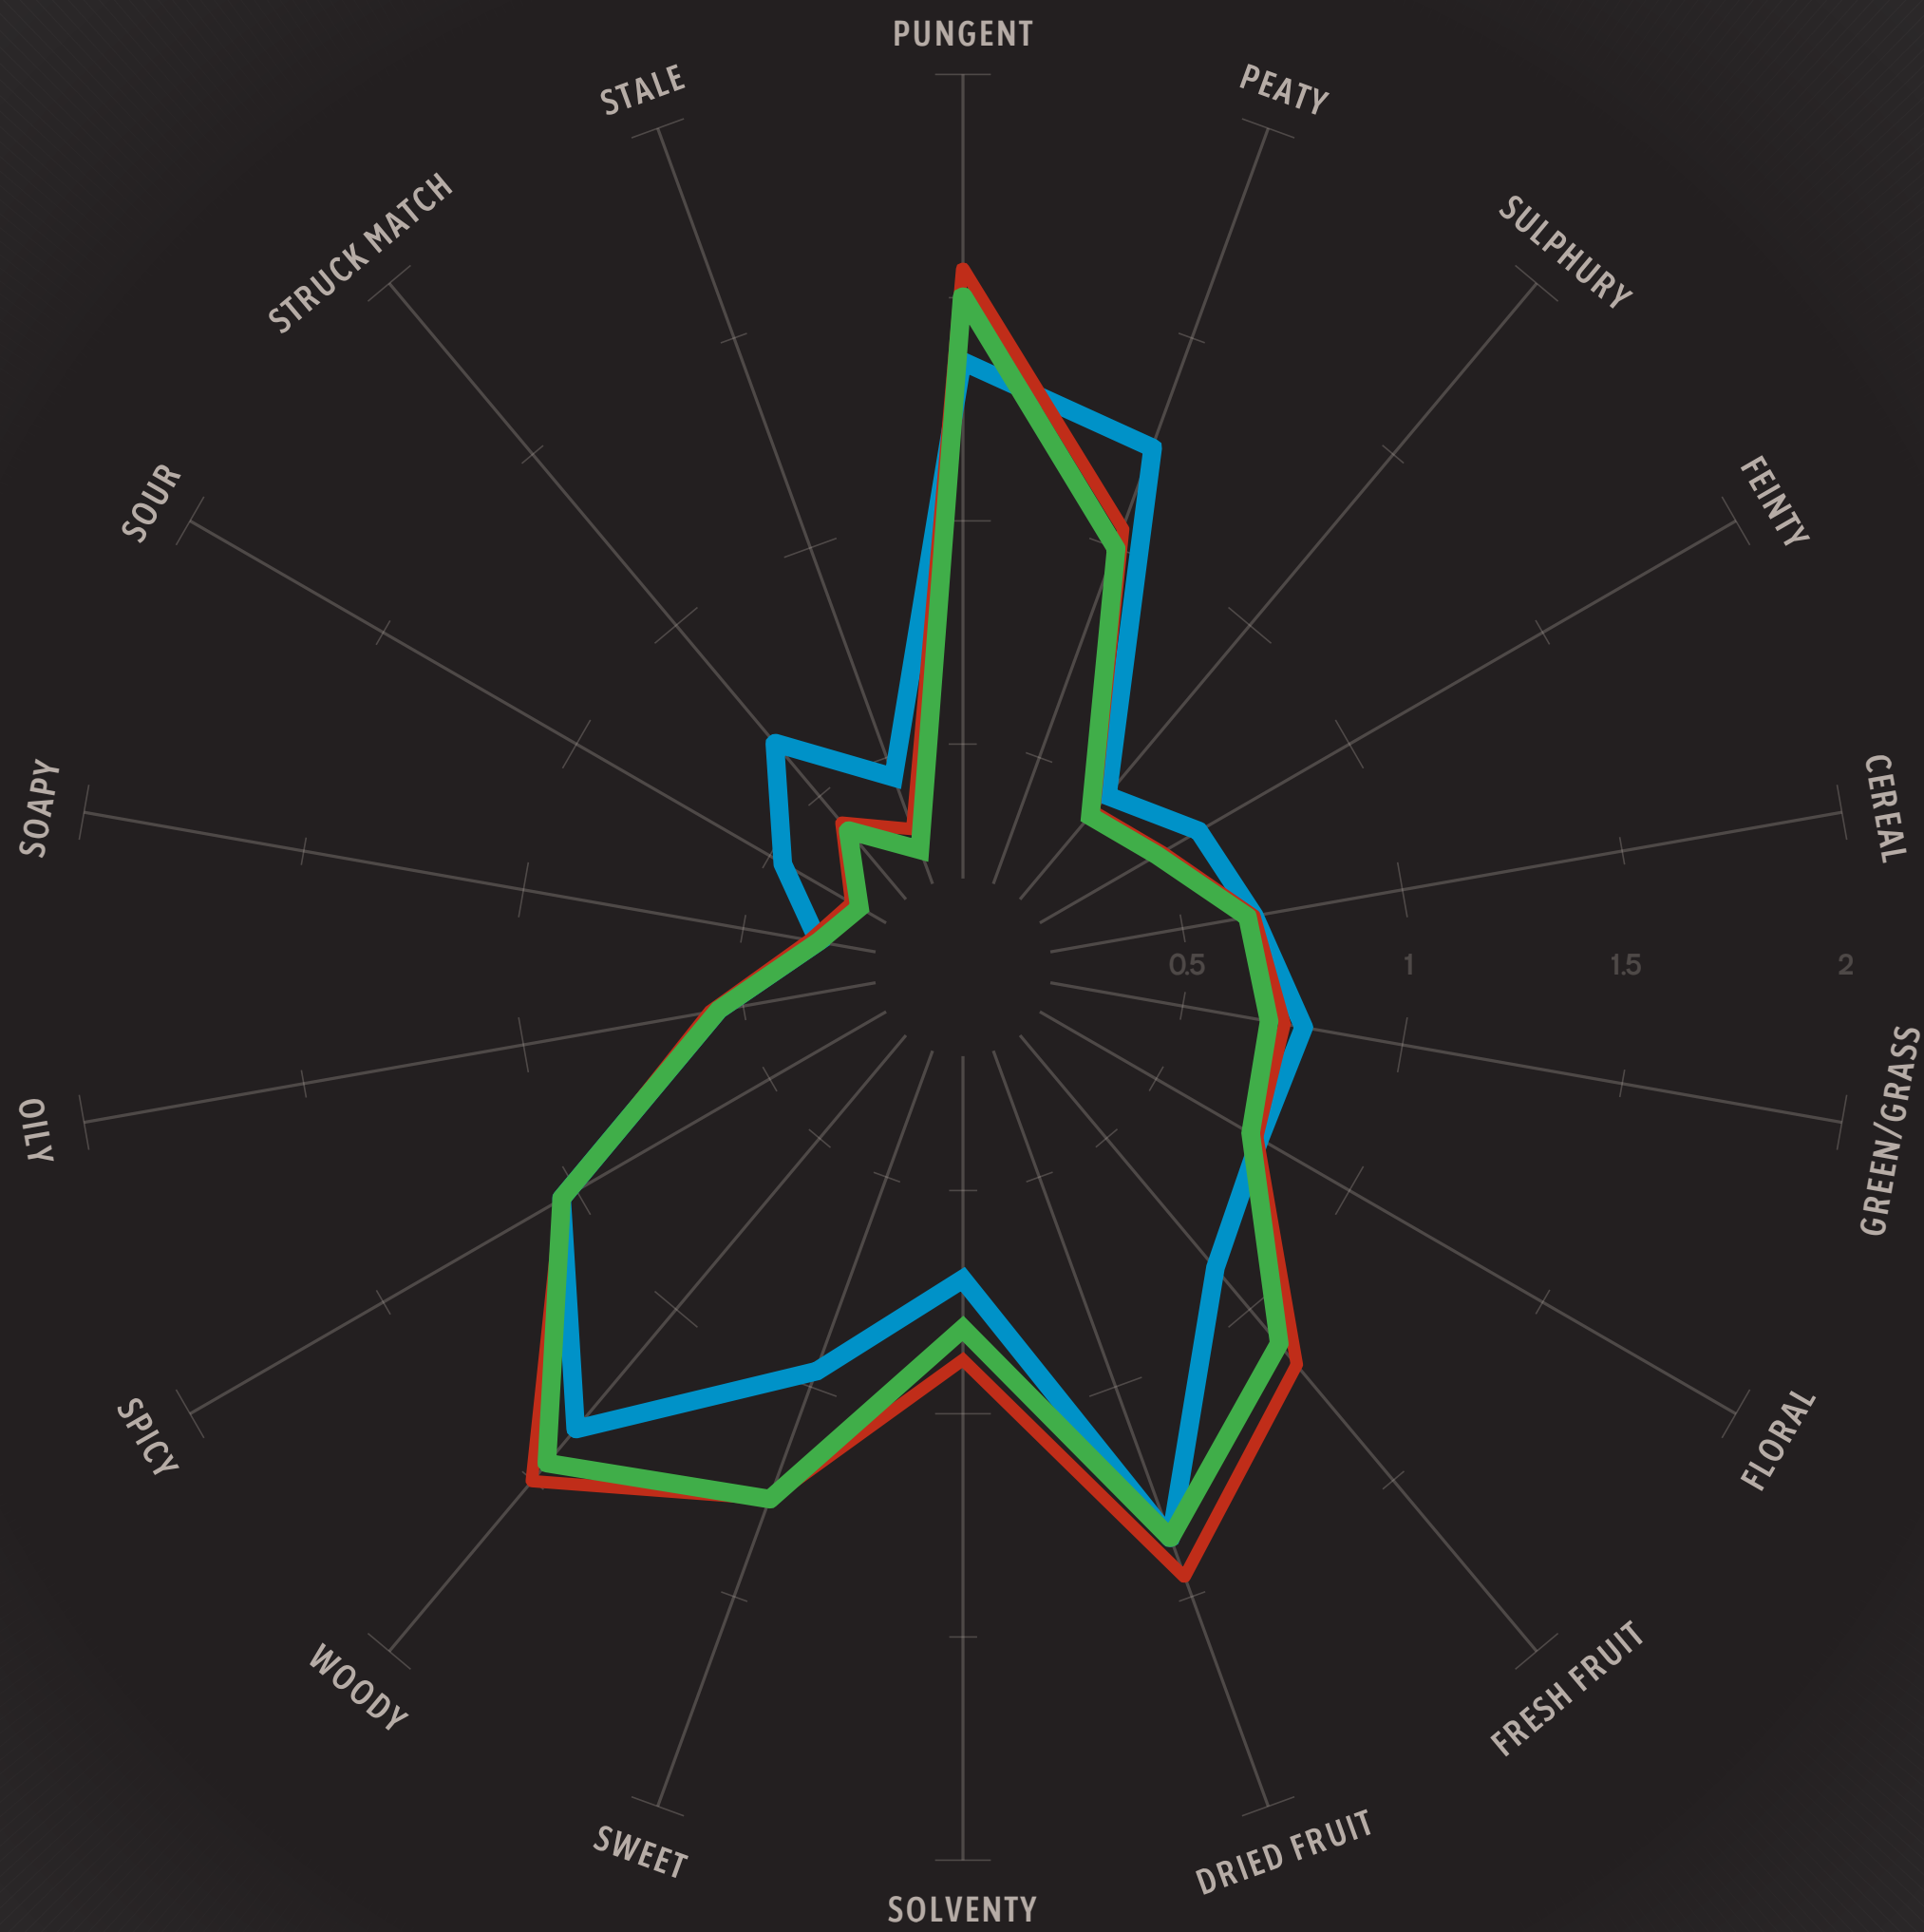

FLAVOUR PROFILE OF
MACKINLAY'S SHACKLETON
 JOURNEY - RECREATION - ORIGINAL

MACKINLAY'S THE JOURNEY

MACKINLAY'S RECREATION

MACKINLAY'S ORIGINAL 1907

CONTINUE THE JOURNEY